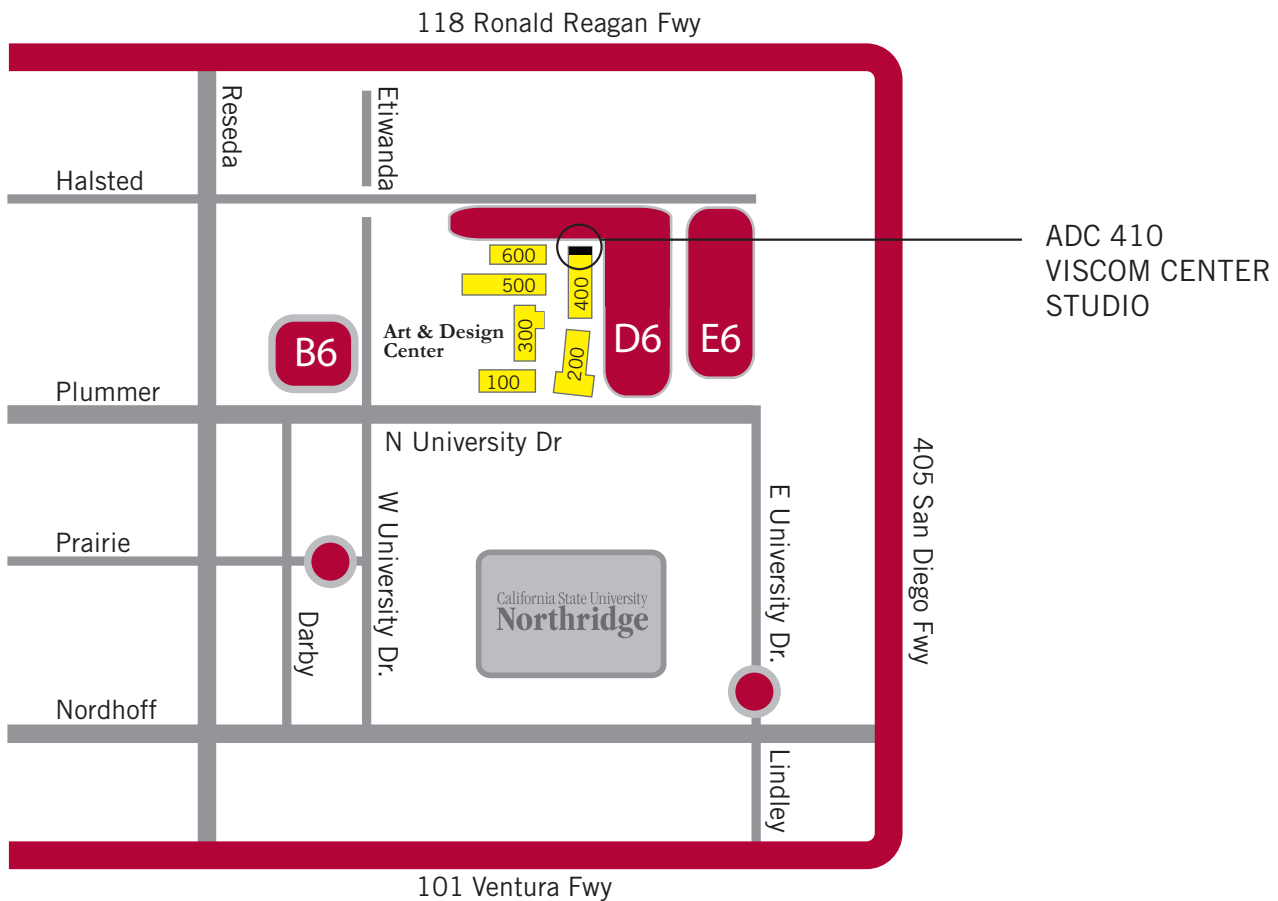

## DIRECTIONS TO THE VISUAL COMMUNICATION CENTER

VISCOM STUDIO IS IN ART AND DESIGN CENTER 410

VISCOM ADMINISTRATIVE OFFICE IS IN SAGEBRUSH HALL 239

Parking Lot

Info Booth

### From 5 fwy

Take 5 North  
to 118 West  
Exit Reseda Blvd.  
**Right** (East) on Rinaldi St.  
**Right** (South) on Reseda Blvd.  
**Left** on Halsted St.  
look for Parking Lot D6  
on right.

### From 405 fwy

Take 405 North  
Exit Nordhoff St.  
**Left** (West)  
**Right** (North) on Reseda Blvd.  
**Right** on Halsted St.  
look for Parking Lot D6  
on right.